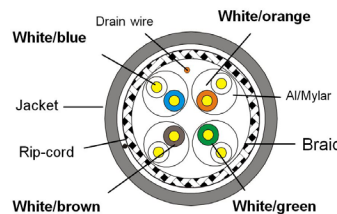

Technical Diagram

Available Jacket Colors

- Black

Cable Features

- Tested to 850MHz
- Meets or exceeds CAT 7 T568C.2 standards
- Easy to use wooden spool
- Cable is marked in descending order so you always know how much cable is left
- Extra headroom provides room for growth
- Low attenuation and power-sum crosstalk

Construction Facts

- The cable jacket is UV outdoor rated.
- AL shielding is used to help eliminate any interference.
- Longitudinal rip cord for easy jacket opening

Cable Put-Ups:

- Cable is supplied in 1000ft increments on a wooden spool

CAT7 10Gig Solid Bulk Cable Electrical Specifications

Frequency MHz (Maximum)	ATT dB/100 m (328 ft.) (Maximum)	ACR dB/100 m (328 ft.) (Maximum)	DELAY ns/100 m (328 ft.) (Minimum)	NEXT dB/100 m (328 ft.) (Minimum)	PS-NEXT dB/100 m (328 ft.) (Minimum)	ELFEXT dB/100 m (328 ft.) (Minimum)	PS-ELFEXT dB/100 m (328 ft.) (Minimum)	Return Loss dB (Minimum)
1	N/A	N/A	570.0	78.0	75.0	78.0	75.0	20.0
4	3.74	N/A	552.0	78.0	75.0	78.0	75.0	23.0
8	5.24	N/A	546.7	78.0	75.0	75.9	72.9	24.5
10	5.86	N/A	545.4	78.0	75.0	74.0	71.0	25.0
16	7.41	N/A	543.0	78.0	75.0	69.9	66.9	25.0
20	8.29	N/A	542.0	78.0	75.0	68.0	65.0	25.0
25	9.29	N/A	541.2	78.0	75.0	66.0	63.0	24.3
31.25	10.41	N/A	540.4	78.0	75.0	64.1	61.1	23.6
62.50	14.88	N/A	538.6	75.5	72.5	58.1	55.1	21.5
100	19.02	N/A	537.6	72.4	69.4	54.0	51.0	20.1
150	23.58	N/A	536.9	69.8	66.8	50.2	47.2	18.9
200	27.47	N/A	536.5	67.9	64.9	48.0	45.0	18.0
250	30.97	N/A	536.3	66.4	63.4	46.0	43.0	17.3
300	34.19	N/A	536.1	65.2	62.2	44.5	41.5	17.3
600	50.10	N/A	535.5	60.7	57.7	38.4	35.4	17.3
700	54.63	N/A	535.4	59.7	56.7	37.1	34.1	14.2
1000	66.93	N/A	535.1	57.3	54.4	34.0	31.0	13.1

tscables.com - (302) 825-9890
sales@tscables.com

MD Location: 11399 Frederick Avenue, Beltsville, MD 20705
CA Location: 114600 Innovation Dr. Riverside, CA 92508
KS Location: 1310 Adams St Kansas City Kansas 66103-1359