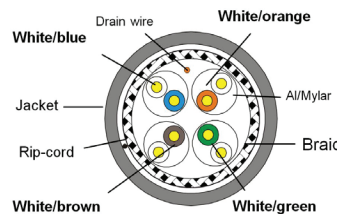

Cat7 Indoor/Outdoor Ethernet

Cable | Shielded (S/FTP) | Solid Bare Copper | 1000 Ft

tscables.com

(301) 836-1195

Our CAT 7 indoor/outdoor 10G (S/FTP) high performance data communications cable has voice, data, video and security capabilities and is ideal for a network installation. This cable is designed for indoor or outdoor type installations. This cable has 4 pairs of 23AWG solid bare copper conductors, Individually shielded pairs with an over all TC braiding, and a LSZH Jacket. This cable is sold in 1000 ft increments on a wooden spool.

Applications

- 10/100/1000Base-T
- 100Base-VG
- 155 Mbps and 622-Mbps ATM
- Other high-performance applications
 - Backbone
 - Floor-to-floor backbone

Compliance

- ISO/IEC 61156-5;EN 50288-4, YD/T1019
- TIA/EIA-568-C.2 category 7
- ETL Verified
- RoHS compliance for the requirement of European Union Issued Directive 2002/95/EC

Physical Characteristics

- Conductor Size: 23AWG
- Conductor Material: Solid Bare Copper
- Insulation Material: Skin-Foam-Skin Polyethylene
- Insulation Diameter: 1.330 ± 0.05mm
- Number of Conductors: 8 Conductors / 4 Pairs
- Inner Pair Shielding: AL/Mylar
- Outer Shield Material: TC Braiding
- Drain Wire: TC 0.45 mm
- Outer Jacket Material: LSZH (meets IEC60332-1 standard)
- Outer Jacket Diameter: 7.5mm ± 0.5mm

CAT 7

Technical Diagram

Available Jacket Colors

- Black SKU TS-OBC/7-BK

Cable Features

- Tested to 850MHz
- Meets or exceeds CAT 7 T568C.2 standards
- Easy to use wooden spool
- Cable is marked in descending order so you always know how much cable is left
- Extra headroom provides room for growth
- Low attenuation and power-sum crosstalk